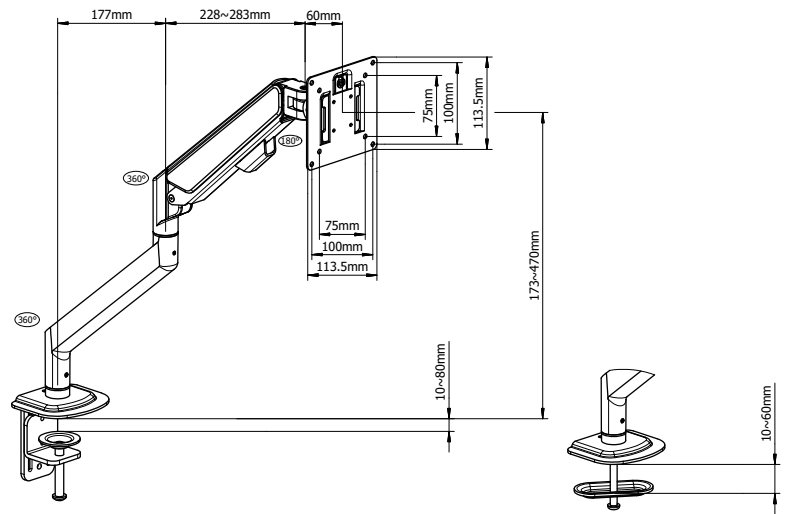

Serene Single Arm

Product Specification

Product code	CMS3151 – White
Weight capacity	2-9kg
Max Screen Size	32"
VESA	75mm & 100mm VESA compliant
Movement	Height adjustment, VESA tilt, and VESA rotate
Height adjustment	Max height adjustment 297mm
Tilt	$\pm 90^\circ$

Additional Information

- Gas assisted height adjustment
- Quick and easy set up
- Easy disassembly aids recycling
- Made from 85% of single use material (aluminium)
- Quick Release VESA Head
- Comes with desk clamp and through desk fixings
- Available in a choice of 3 colours:
 - White – CMS3151 – RAL 9010
 - Black – CMS3152 – RAL 9011
 - Silver – CMS3177 – RAL 9022